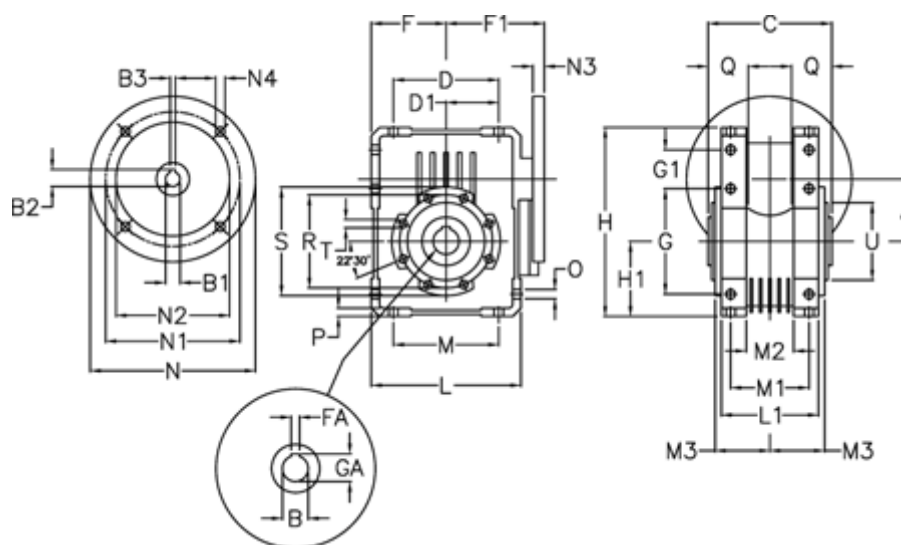

Article number: 392211002074516

Description: Worm Gear with Torque Limiter  
W110 L1-U-20-P112 B5

## Measures

A = 110.1	F = 125	L = 250	N2 = 180	T = M12x19
B = 42	F1 = 151	L1 = 143	N3 = 13	U = 130
B1 E7 = 28	FA = 12	M = 184	N4 = 13	
B2 = 31.3	G = 184	M1 = 115	O = 14	
B3 H9 = 8	G1 = 58	M2 = 69	P = 14	
C = 155	GA = 45.3	M3 = 73	Q = 45	
D = 174	H = 308	N = 250	R = 165	
D1 = 82	H1 = 125	N1 = 215	S = 200	